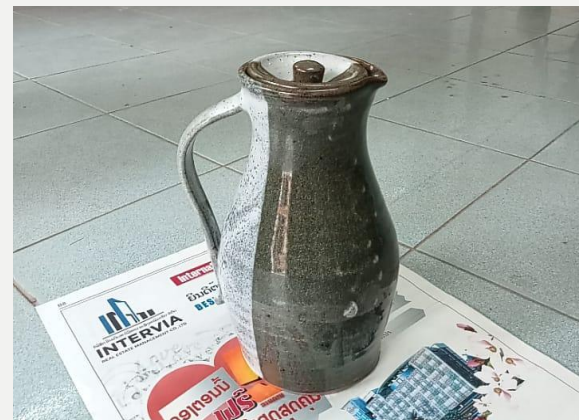

Jug

Price: 150,000 K

Size: L 22 x H 9 cm

Ref: 014

Colors: ● ● ● ● ●