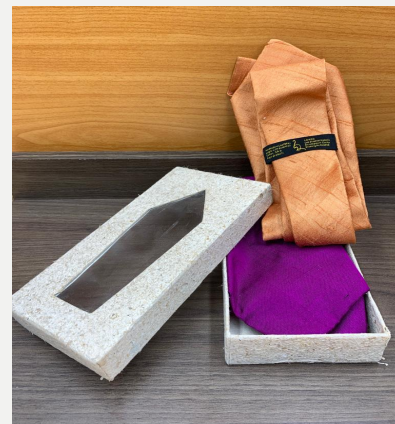

Silk Tie

Price: 200,000 K

Size: L 12 x H 28 cm

Ref: 076